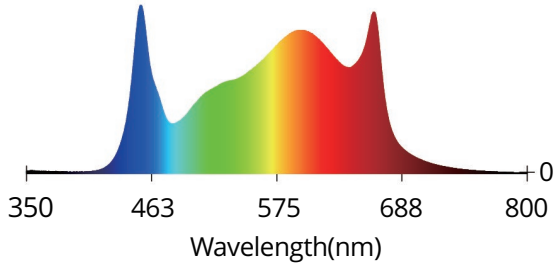

ULIGHT 780W Dual Spectrum Fixture

SPECIFICATIONS

Booster OFF