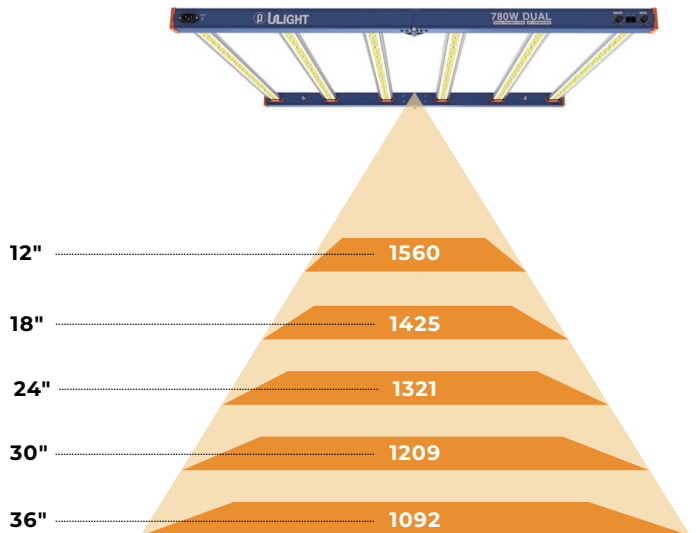

ULIGHT 780W Dual Spectrum Fixture

780W DUAL

White+Red:MAX:720W

UV+FR:MAX:60W

- High Efficiency, High Yield
- Dual Dimmable-Built-in Booster & 2 Channel 0-100%
- High Efficiency Customized Dual Channel Driver
- Sturdy Structure, Larger Lighting Area
- More Bars, Better Heat Management

Our ER-06B-780W LED Grow Light is brilliantly designed to be a direct, fitting seamlessly into existing HPs layouts. The ER-06B-780W is a high efficiency, low heat generation, full-spectrum LED grow light that saves up to 30% in energy consumption versus 1000W HPS lights. The ER-06B-780W is ideal for either indoor or greenhouse cultivations.

ULIGHT 780W Dual Spectrum Fixture

SPECIFICATIONS

Booster OFF

Booster ON

2.7
 $\mu\text{mol/J}$

2106
 $\mu\text{mol/s}$

IP66

3
years
warranty

**ULIGHT****SPECIFICATIONS**

Light Version	ER-06B-780W
AC Input Power	780W (White+Red:720W) (UV+FR:60W)
Light Source	LED
Spectrum	Full Spectrum
Efficacy up to	2.7umol/j
PPF(380-780nm) up to	2106 umol/s
AC Input Voltage	200-277V/AC
Frequency	50/60Hz
Light Distribution	120°
Mounting Height	>12" Above Canopy
Thermal Management	Passive
Operation Humidity	10%to95%rh
Controlled Environment	Indoor stacked or Non-stacked, Greenhouse, Top light
Dimming	0-10V
Power Factor	> 0.95
Total Harmonic Distortion	<10%
Certifications	CE RoHs
IP Rating	IP65
Warranty	3 Years Limited Warranty
Overall Dimensions	1100X1155X60MM
LED Fixture Weight	12.3kg