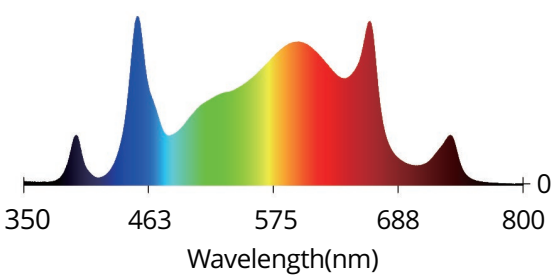

ULIGHT 780W Dual Spectrum Fixture

SPECIFICATIONS

Booster OFF

Booster ON

2.7
 $\mu\text{mol/J}$

2106
 $\mu\text{mol/s}$

IP66

3
years
warranty