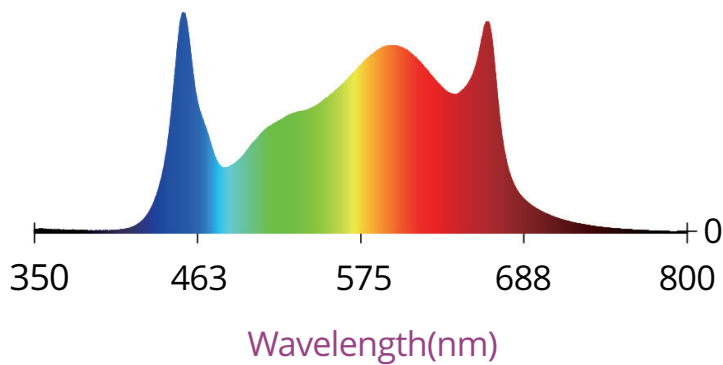

ULIGHT 720W BALLAST DRIVE

SPECIFICATIONS

Booster OFF

2.7
μmol/J

1944
μmol/s

IP65

3
years
warranty