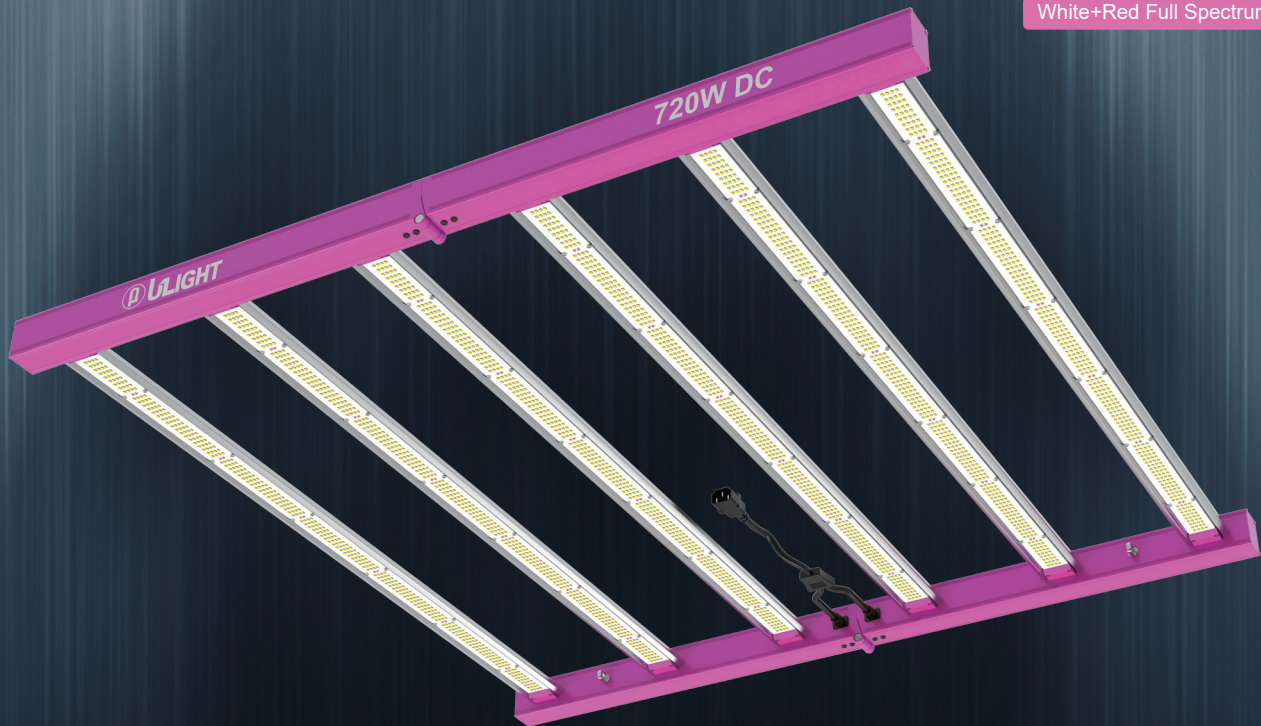

ULIGHT 720W BALLAST DRIVE

720W DC

White+Red Full Spectrum

- ▶ **High Efficiency, High Yield**
- ▶ **Sturdy Structure, Larger Lighting Area**
- ▶ **More Bars, Better Heat Management**

Our 720W BALLAST DRIVE LED Grow Light is brilliantly designed to be a direct, fitting seamlessly into existing HPs layouts. The 720W BALLAST DRIVE is a high efficiency, low heat generation, full-spectrum LED grow light that saves up to 30% in energy consumption versus 1000W HPS lights. The 720W BALLAST DRIVE is ideal for either indoor or greenhouse cultivations.

ULIGHT 720W BALLAST DRIVE

SPECIFICATIONS

Booster OFF

2.7
μmol/J

1944
μmol/s

IP65

3
years
warranty

12"

1430

18"

1260

24"

1000

30"

910

36"

745

**ULIGHT****SPECIFICATIONS**

Light Version	720W BALLAST DRIVE
AC Input Power	720W (White+Red Full Spectrum)
Light Source	LED
Spectrum	Full Spectrum
Efficacy up to	2.7umol/j
PPF(380-780nm) up to	1944 umol/s
AC Input Voltage	50-150V/AC
Frequency	30KHz-50KHz
Light Distribution	120°
Mounting Height	>12" Above Canopy
Thermal Management	Passive
Operation Humidity	10%to95%rh
Controlled Environment	Indoor stacked or Non-stacked, Greenhouse, Top light
Dimming	0-10V
Power Factor	> 0.95
Total Harmonic Distortion	<10%
Certifications	CE RoHs
IP Rating	IP65
Warranty	3 Years Limited Warranty
Overall Dimensions	1155X155X620MM
LED Fixture Weight	12.3kg