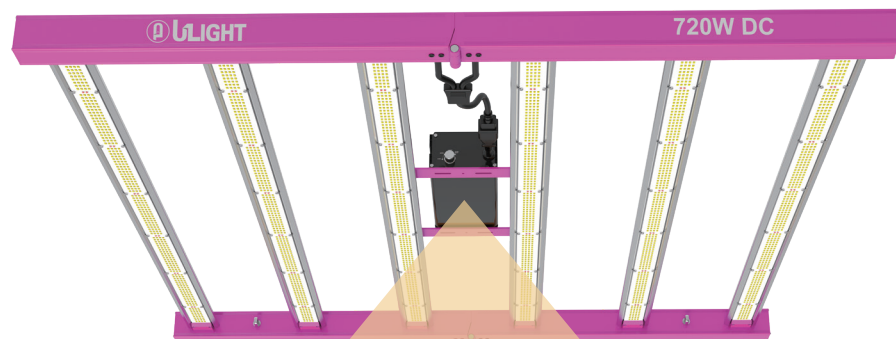

12"

1430

18"

1260

24"

1000

30"

910

36"

745