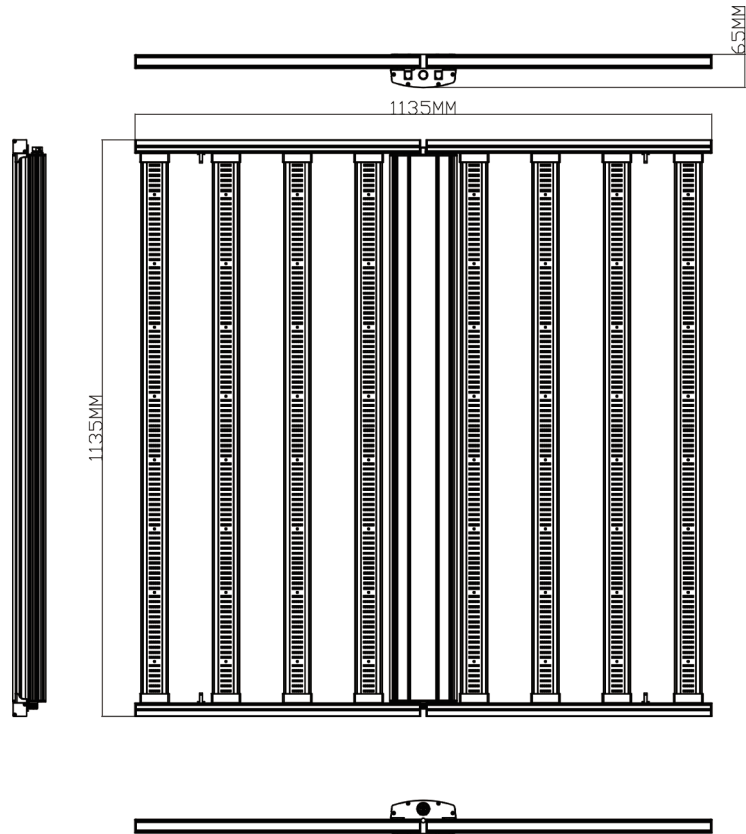

5'X 5' = 914 $\mu\text{molm}^{-2}\text{s}^{-1}$
average PPFD-2ft height

High PPFD

Max PPFD : $\mu\text{molm}^{-2}\text{s}^{-1}$
Max PPFD 1640 $\mu\text{molm}^{-2}\text{s}^{-1}$
at 1ft height

High quality chips

Plant growth uniformity

Even heat distribution

8-bar metal design for
efficient heat dissipation

Full mental design

Ideal for single-tier tables and
benches or multi layer racks

800W

Flowering growth

Highest 2200 μ mol/s Output Optimize Your Crop /Flower Bloom

Product Scene

Features & Benefits

Model	BD-08X-800W
Dimension(mm)	L1135xW1135xH65mm
Spectrum	3000K+5000K+660nm+UV+IR
Warranty	5 years
Power consumption	800W \pm 5%
Input Voltage	100-277V
Input Current	8.1A@100V / 2.9A@277V
Frequency	50/60Hz
Working temperature	-20-40 $^{\circ}$ C
Waterproof degree	IP65
Power Factor	>0.96@240VAC
Dimming	Knob Dimming(0-10V Optional)
PPF(μ mol/s)	2200 μ mol/s
Efficacy (μ mol/J)	2.75 μ mol/J @277Vac
Packing size	1190x190x655mm
Net Weight(KGS)	11.5 KGS
Gross Weight(KGS)	14.2 KG