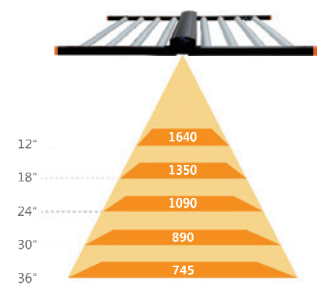

nature

GROW LIGHT 800W

800W

RJ14 systems

Highest 2200 $\mu\text{mol/s}$ Output Optimize Your Crop /Flower bloom

- 2200 $\mu\text{mol/s}$, high PPF
- 1640 $\mu\text{molm}^{-2}\text{s}^{-1}$ at 1ft, highest PPFD
- Easy to install in any sized indoor grow room
- It's flexibly used in vertical rack/grow tents

5'X 5' = 914 $\mu\text{molm}^{-2}\text{s}^{-1}$
average PPFD-2ft height

High PPFD

Max PPFD : $\mu\text{molm}^{-2}\text{s}^{-1}$
Max PPFD 1640 $\mu\text{molm}^{-2}\text{s}^{-1}$
at 1ft height

High quality chips

Plant growth uniformity

Even heat distribution

8-bar metal design for
efficient heat dissipation

Full mental design

Ideal for single-tier tables and
benches or multi layer racks

800W

Flowering growth

Highest 2200 μ mol/s Output Optimize Your Crop /Flower Bloom

Product Scene

Features & Benefits

Model	BD-08X-800W
Dimension(mm)	L1135xW1135xH65mm
Spectrum	3000K+5000K+660nm+UV+IR
Warranty	5 years
Power consumption	800W \pm 5%
Input Voltage	100-277V
Input Current	8.1A@100V / 2.9A@277V
Frequency	50/60Hz
Working temperature	-20-40 $^{\circ}$ C
Waterproof degree	IP65
Power Factor	>0.96@240VAC
Dimming	Knob Dimming(0-10V Optional)
PPF(μ mol/s)	2200 μ mol/s
Efficacy (μ mol/J)	2.75 μ mol/J @277Vac
Packing size	1190x190x655mm
Net Weight(KGS)	11.5 KGS
Gross Weight(KGS)	14.2 KG