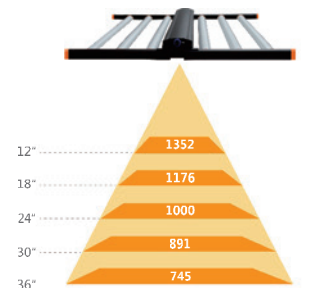

GROW LIGHT 650W

650W

RJ14 systems

Highest 1788 $\mu\text{mol/s}$ Output Optimize Your Crop /Flower bloom

- 1788 $\mu\text{mol/s}$, high PPF
- 1352 $\mu\text{molm}^{-2}\text{s}^{-1}$ at 1ft, highest PPFD
- Easy to install in any sized indoor grow room
- It's flexibly used in vertical rack/grow tents

5'X 5' = 835 $\mu\text{molm}^{-2}\text{s}^{-1}$
average PPFD-2ft height

High PPFD

Max PPFD: $\mu\text{molm}^{-2}\text{s}^{-1}$

Max PPFD 1352 $\mu\text{molm}^{-2}\text{s}^{-1}$
at 1ft height

High quality chips

Plant growth uniformity

Even heat distribution

6-bar metal design for
efficient heat dissipation

Full metal design

Ideal for single-tier tables and
benches or multi layer racks

650W

Flowering growth

Highest 1788 $\mu\text{mol/s}$ Output Optimize Your Crop /Flower Bloom

Product Scene

Features & Benefits

Model	BD-06X-650W
Dimension(mm)	L1190xW190xH655mm
Spectrum	3000K+5000K+660nm+UV+IR
Warranty	5 years
Power consumption	650W \pm 5%
Input Voltage	100-277V
Input Current	6.5A@100V / 2.3A@277V
Frequency	50/60Hz
Working temperature	-20-40 $^{\circ}$ C
Waterproof degree	IP65
Power Factor	>0.96@240VAC
Dimming	Knob Dimming(0-10V Optional)
PPF($\mu\text{mol/s}$)	1788 $\mu\text{mol/s}$
Efficacy ($\mu\text{mol/J}$)	2.75 $\mu\text{mol/J}$ @277Vac
Packing size	1190x200x545mm
Net Weight(KGS)	8.2 KGS
Gross Weight(KGS)	11 KG