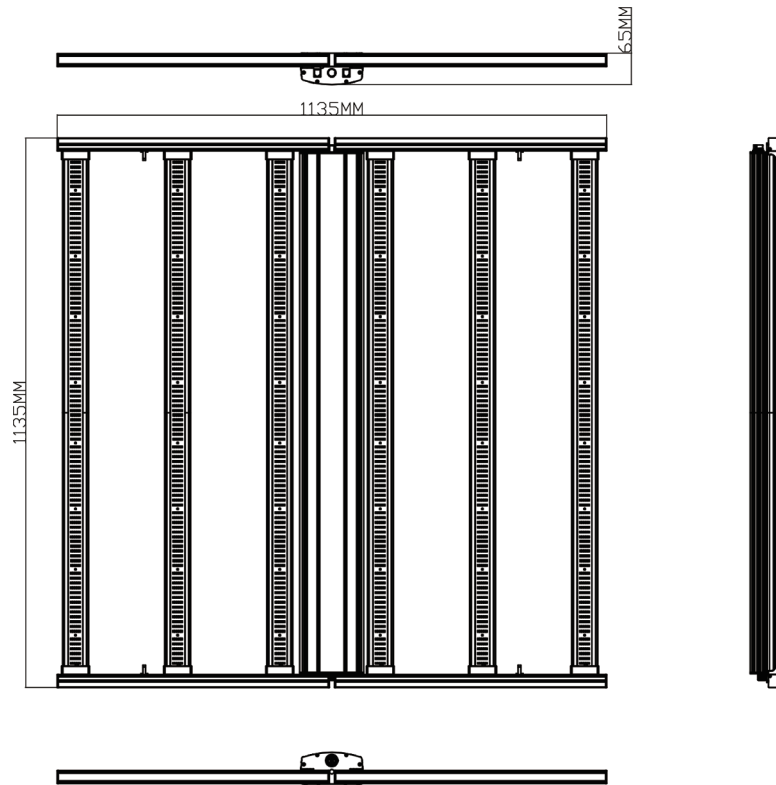

Plant growth uniformity

Even heat distribution

6-bar metal design for
efficient heat dissipation

Full metal design

Ideal for single-tier tables and
benches or multi layer racks

650W

Flowering growth

Highest 1788 $\mu\text{mol/s}$ Output Optimize Your Crop /Flower Bloom

Product Scene

Features & Benefits

Model	BD-06X-650W
Dimension(mm)	L1190xW190xH655mm
Spectrum	3000K+5000K+660nm+UV+IR
Warranty	5 years
Power consumption	650W \pm 5%
Input Voltage	100-277V
Input Current	6.5A@100V / 2.3A@277V
Frequency	50/60Hz
Working temperature	-20-40 $^{\circ}$ C
Waterproof degree	IP65
Power Factor	>0.96@240VAC
Dimming	Knob Dimming(0-10V Optional)
PPF($\mu\text{mol/s}$)	1788 $\mu\text{mol/s}$
Efficacy ($\mu\text{mol/J}$)	2.75 $\mu\text{mol/J}$ @277Vac
Packing size	1190x200x545mm
Net Weight(KGS)	8.2 KGS
Gross Weight(KGS)	11 KG